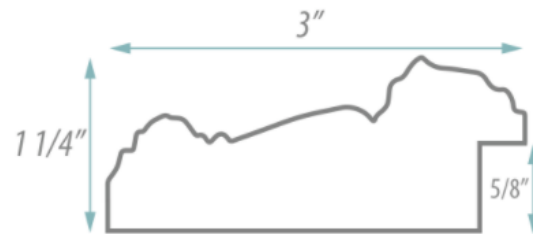

SPECIFICATION SHEET

FRAMED MIRROR

MODEL#: FM 79603-15X40

FRAMED MIRRORS COLLECTION

FEATURES:

- ONE 15X40" HIGH RESOLUTION SILVER PLATE GLASS MIRROR SIZE W/ DECORATIVE FRAME.
- "WALL HUGGER" HANGER FOR MOUNTING INCLUDED.
- STANDARD MOUNTING STYLE IS VERTICAL. FOR HORIZONTAL, PLEASE SPECIFY WHEN ORDERING.
- PACKED IN FOUR WALL (FOLDED DOUBLE WALL) CORRUGATION.
- STYLE: ORNATE
- COLOR: CREAM
- FINISH: RUSTIC

MIRROR FINISHES:

- FLAT POLISHED EDGE
- BEVELED EDGE

OVERALL SIZE DIMENSION: 21" WIDE X 46" HIGH X 1 1/4" DEEP